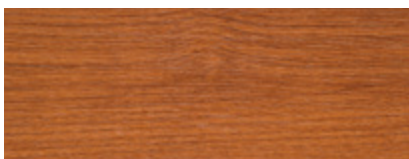

## Step 2. Select your TimbaLook colour

Kuranda Bark

Cradle Mountain Ash

Simpson Desert Ash

Daintree Cedar

Huon Birch

Gibb River Red

Atherton Blackwood