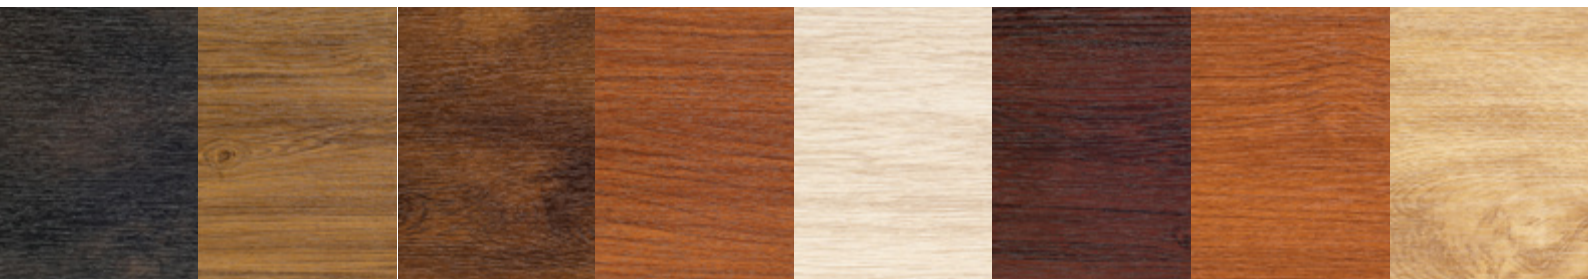

* 10 Year Warranty relates to the UniCote Lux warranty terms. Conditions apply.