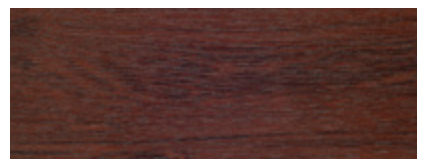

## Step 2. Select your TimbaLook colour

Kuranda Bark

Cradle Mountain Ash

Simpson Desert Ash

Daintree Cedar

Huon Birch

Gibb River Red

Atherton Blackwood